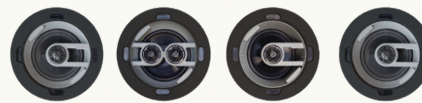

SERIES 1

Nice

Premium Toolless Speakers excel as a standalone solution for audio/video installations. They are part of the Nice Home Management family of smart home products. Discover more at Niceforyou.com