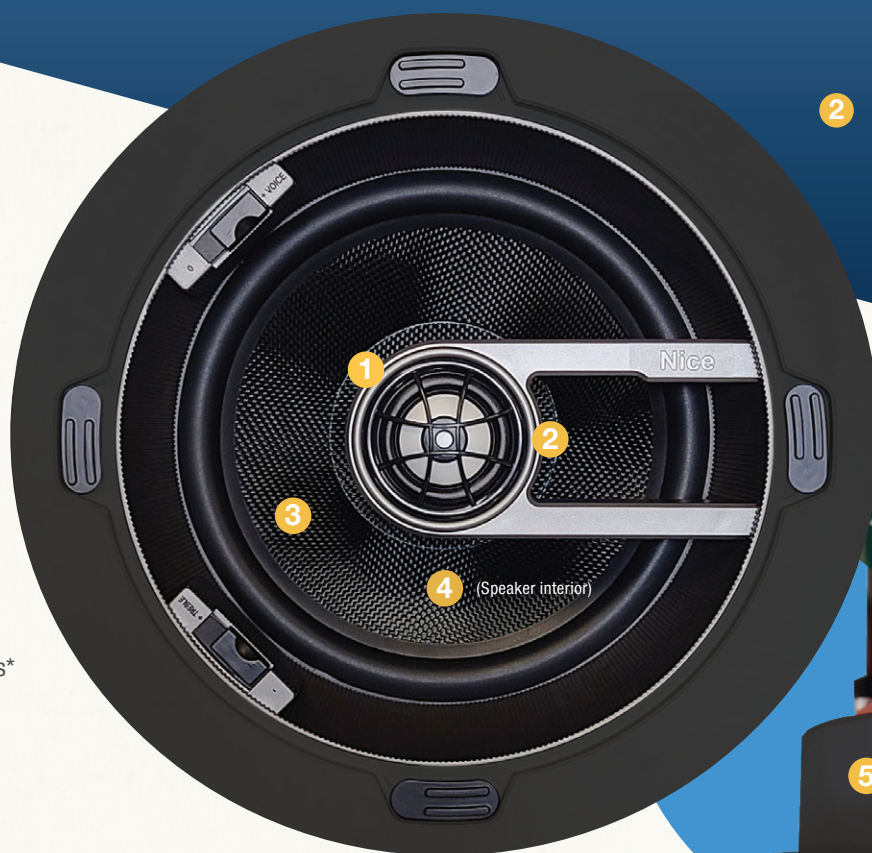

Nice

Premium Toolless Speakers

Discover amazing audio performance with Premium Toolless Speakers by Nice. Designed with superior materials and engineered to deliver rich, dynamic, and crystal clear sound for modern media—home theaters, music streaming, gaming, and more. Nice Premium Toolless Speakers elevate audio performance to new heights.

1 AccuAim tweeters

Proprietary AccuAim technology enables precise, lockable tweeter positioning for enhanced phase accuracy.

3 Advanced materials

Black Kevlar woofers and aluminum/magnesium tweeters* deliver explosive dynamics and a rich soundstage.

4 XMag pole piece

Longer pole piece on every model maintains a stable magnetic field for the driver, ensuring precise linearity and accurate sound reproduction.

5 Toolless installation

ViseLock™ designed by Swarm toolless mounting system provides secure, fast installations—up to 75% faster than conventional mounting systems.

2 Proportionally massive tweeters

Larger tweeters—up to 30mm*—lower the crossover point for exceptional imagery and detail.

See the complete product family of Audio Solutions from Nice

Electroplated painted steel grills resist rust and paintable. Included with each speaker.

Nice Premium Toolless Speakers are an evolution of SpeakerCraft—the inventor of the architectural speaker.

SPEAKERCRAFT
a Nice brand

*SC3 Series products