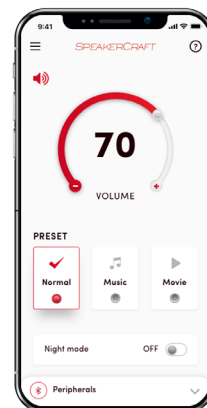

HRSi Subwoofer Series

SUB STATION APP

Features

- **High-Power Amplifier**

Our 1000W Active Driver is backed by a matching amplifier powering all the bass output in this subwoofer lineup

- **High Back EMF Fiberglass Drivers**

Ultrastrong Fiberglass cone with a huge motor force to battle the high pressures of small enclosures and their impact on the excursion of the woofer.

- **Flexibility**

With the optional wireless audio kit you can place these subwoofers anywhere in a room to create an immersive listening experience.

- **Luxury Style**

High-gloss lacquer finish in striking Piano Black coats a 1" MDF Cabinet. A subwoofer you'd be just as proud to show-off, as well as listen to.

- **Auto Setup**

Easily setup and configure the EQ settings with the Sub Station app. Automatically correct for acoustic room anomalies, allowing for the maximum listening experience in any room environment for every listener

Specifications

	HRSi-8	HRSi-10	HRSi-12
Woofer Size/Type	8" High-Excursion Fiberglass Cone	10" High-Excursion Fiberglass Cone	12" High-Excursion Fiberglass Cone
Power	1000W		
Communication Type	Bluetooth Low Energy		
Signal Input	RCA Line Level with Buffered Outputs		
Dimensions (L x W x H)	10.3" x 10.7" x 11.1" (261.6 x 271.8 x 281.94 mm)	12.2" x 12.6" x 13" (310 x 320 x 330 mm)	13.8" x 14.2" x 14.6" (350.5 x 360.7 x 370.8 mm)
Weight	22.5 Lbs / 10.2 Kg	34.6 Lbs / 15.7 Kg	41.9 Lbs / 19 Kg
Warranty	2 Year		

Niceforyou.com

©2023 Nice North America LLC. All rights reserved.
All other products or name brands are trademarks of their respective holders.

677651090 Rev-B 08/03/23