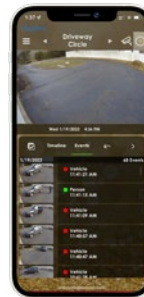

are controlled directly within the UI. Switch between standard or the new full screen view for live stream and recorded playback. Playback is viewable in a linear timeline with quick navigation tick marks in event-based mode where you can easily switch from one event to the next.

WORKS WITH ELAN
CONTROL SYSTEMS
ELAN[®]
a Nice brand

EL-SW-NVR Onboard/Extender Network Video Recorder

Features

- Simple installation, setup and operation
- Award-winning surveillance and interface
- External HD (HDD/SSS) connected to Nice controller (not included)
- 24/7 remote access and control via the Nice app
- 4 or 8 Channel single-stream H.264 network camera input
- Support up to 30 FPS at 4MP H.264 IP cameras
- Clip export via the app viewer on PC, Mac, Android and iOS

Network Video Recorder

The Nice NVR has intuitive view, search, and analysis tools, which pairs well with Nice IP Cameras with built-in IntelliVision AI analytics

Nice Control App

Control of the system is done completely within the award-winning Nice user interface, giving you the ability to manage both the NVR and the cameras without the need to switch between the Nice control app to view live feeds and a surveillance app to review recorded footage.