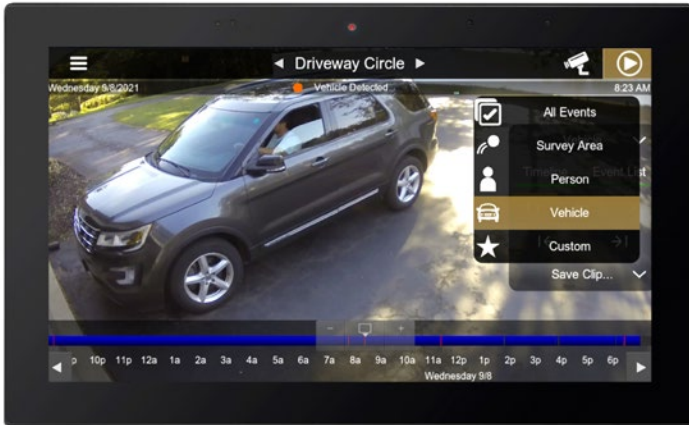

Nice

EL-SW-NVR

Onboard/Extender Network Video Recorder

Comprehensive surveillance for installations of any size

The software-based Nice Onboard Network Video Recorder can support 4 channels, and up to 8 channels per Extender Controller. This full-featured system delivers an award-winning experience, convenience and power at an affordable price.

Setup is simple, requiring minimal hardware. Using Nice management cloud, install the license on an SC-100 or SC-300 System Controller, add external storage and the cameras are ready to roll. To take full advantage of the NVR system we recommend pairing it with Nice cameras, but it will operate with any ONVIF-compliant camera. With the Nice NVR Surveillance System, camera recording and playback

are controlled directly within the UI. Switch between standard or the new full screen view for live stream and recorded playback. Playback is viewable in a linear timeline with quick navigation tick marks in event-based mode where you can easily switch from one event to the next.

WORKS WITH ELAN
CONTROL SYSTEMS
ELAN[®]
a Nice brand

EL-SW-NVR Onboard/Extender Network Video Recorder

Features

- Simple installation, setup and operation
- Award-winning surveillance and interface
- External HD (HDD/SSS) connected to Nice controller (not included)
- 24/7 remote access and control via the Nice app
- 4 or 8 Channel single-stream H.264 network camera input
- Support up to 30 FPS at 4MP H.264 IP cameras
- Clip export via the app viewer on PC, Mac, Android and iOS