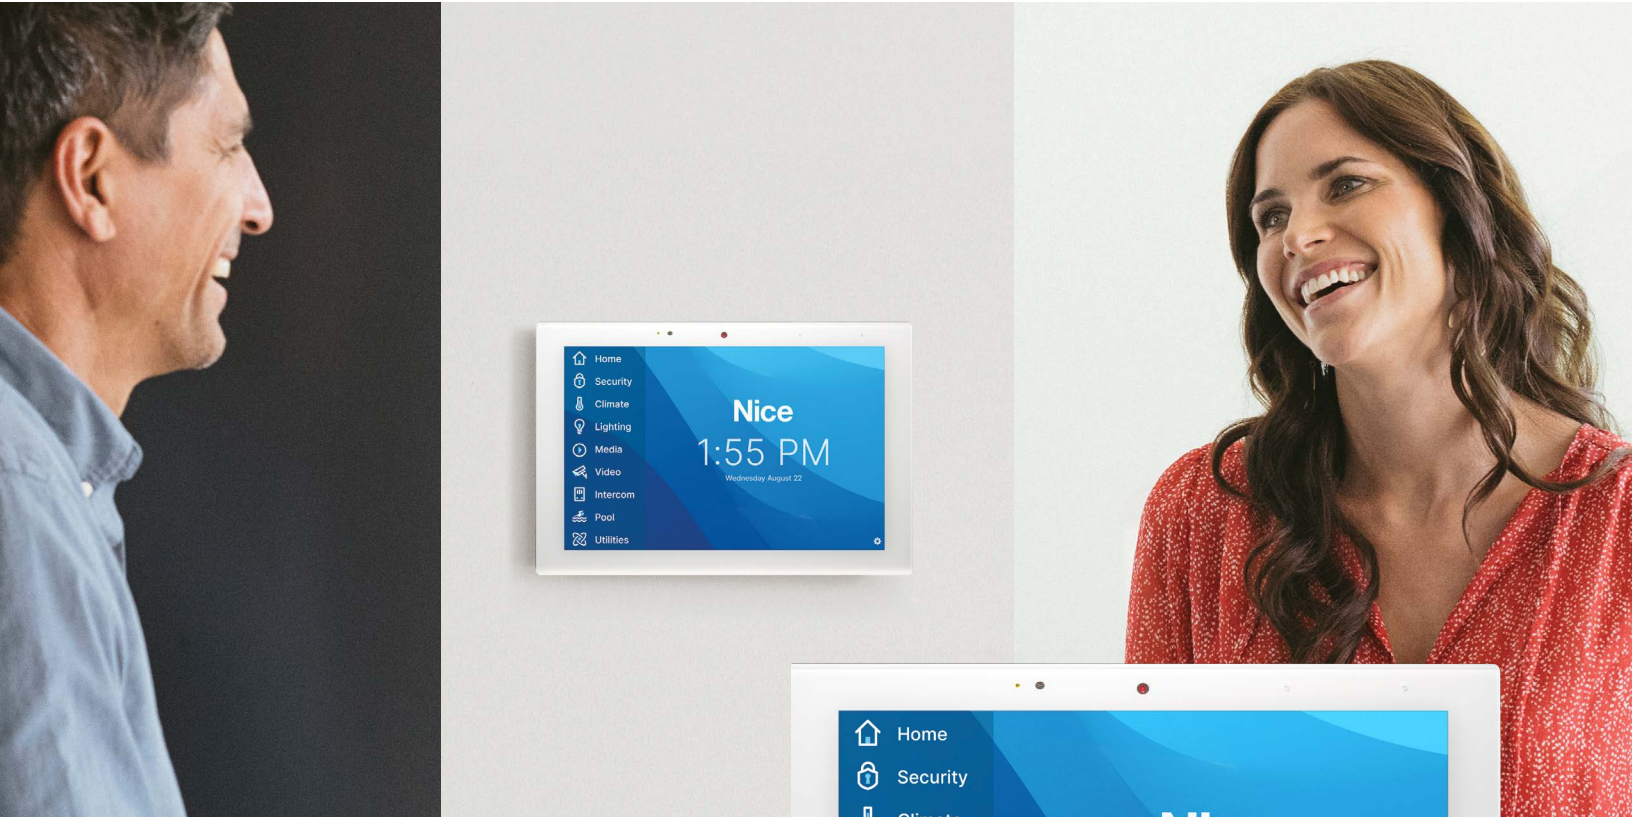

Nice

EL-ITP-8 8" Intelligent Touch Panel

With Face Recognition and Voice Control

Experience the intelligent home with the Nice EL-ITP-8 Intelligent Touch Panel. The EL-ITP-8 elevates the experience of any gSC or g1 Nice system by using face recognition to personalize the experience for individual users. And with integrated voice assistant technology, this control panel is fully interactive, unlocking the power of intelligent home control.

With edge to edge glass and a 1920 x 1200 resolution, this intelligent interface is elegantly designed to have a low profile on the wall while providing a rich Nice user experience. Whether through face recognition or the wave of the hand.

WORKS WITH ELAN
CONTROL SYSTEMS
ELAN[®]
a Nice brand

EL-ITP-8 8" Intelligent Touch Panel

EL-ITP-8-WH

EL-ITP-8-BK

Features

- IntelliVision® face recognition in the panel's camera enables a personal experience
- Integrated microphone array extends the voice control interface for Nice systems
- Displays high resolution video and provides playback interface for Nice surveillance
- 8 diagonal viewable area
- LCD capacitive touchscreen
- Contemporary, sleek industrial design
- Edge to edge glass
- Proximity sensor to wake from sleep without touching as hand approaches
- 7 button flyout provides instant access to lighting scenes, favorites or event maps
- Mounts into drywall, brick, stone, plaster, and wood, using a standard 2g U.S. junction box
- Portrait or landscape mounting
- Plug and play operation with Nice software
- Locally powered (optional)
- Available in white and black bezel

Experience the intelligent home with the Nice EL-ITP-12 Intelligent Touch Panel. The EL-ITP-12 elevates the experience of any gSC or g1 Nice system by using face recognition to personalize the experience for individual users. And with integrated voice assistant technology, this control panel is fully interactive, unlocking the power of intelligent home control.